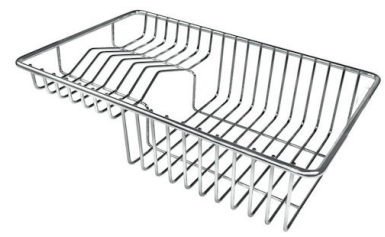

Deep bowls This bowls reach an important depth, over 20 cm, thanks to the advanced production technology, that can be offer great capiciency and praticity in all the washing operations.

Double mixer hole The large tap counter is already fitted with a series of 2 tap holes. In the second hole it is possible to install the remote control of the automatic drain or, alternatively, a practical soap dispenser.

Small radius Bowls with squared shapes with a modern design and an increased capacity, for a minimal aesthetics connected with an extreme praticity.

TECHNICAL DATA

Lavello serie KE cod. 2265/080

FT

FTS

GALLERY

OPTIONAL ACCESSORIES

CUVETTE PERFOREE INOX

A154 F00

* only in combination with the accessory
A644 F04

CUVETTE PLASTIQUE BLANCHE

A153 A00

**GRILLE POR.ASSIETTES INOX
mm214x379**

A100 C03

* only in combination with the accessory
A644 A01

**GRILLE PORTE-ASSIETTES INOX
250x425**

A100 B01

**GRILLE PORTE-ASSIETTES INOX
25x35**

A100 A54

* only in combination with the accessory
A644 F04

**PLANCHE DE DECOUPE CRYSTAL
23x41 CM**