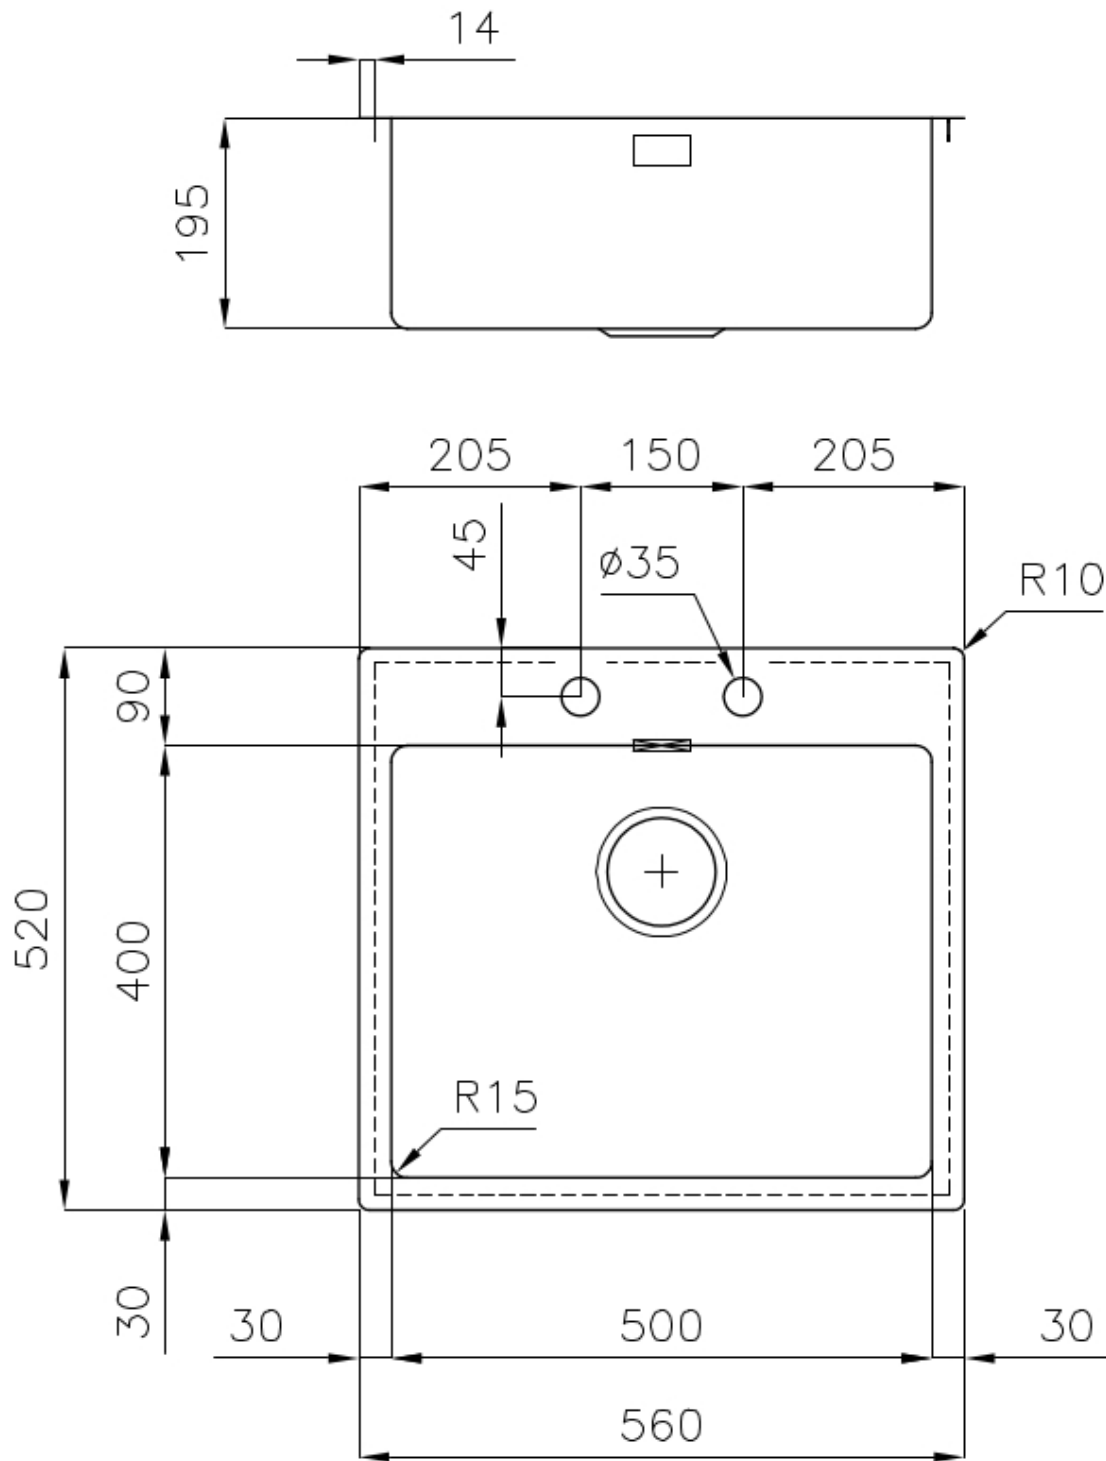

TECHNICAL DATA