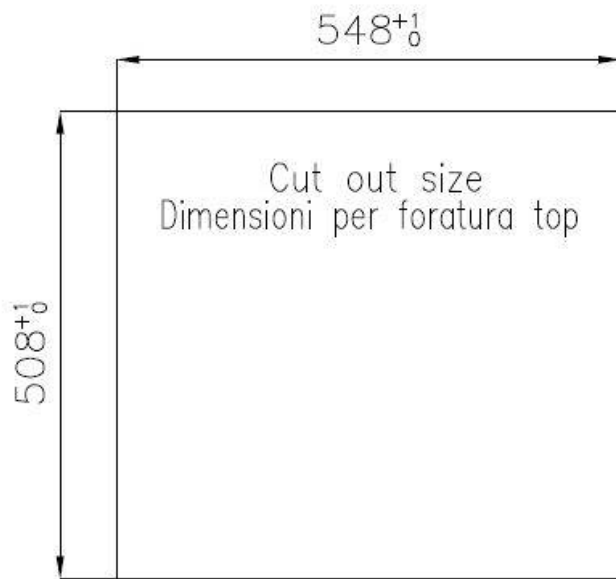

Width 56 cm

Bowl dimension 500 x 400 mm

Number of bowls 1 bowl

Waste fitting Drain with automatic PM control

FEATURES

VINTAGE The Vintage finish gives the product a long-lived and elegant look, creating a surface that does not fear scratches.

Small radius Bowls with squared shapes with a modern design and an increased capacity, for a minimal aesthetics connected with an extreme praticity.

TECHNICAL DATA

Lavello serie KE cod. 2265/080

FT

FTS

GALLERY